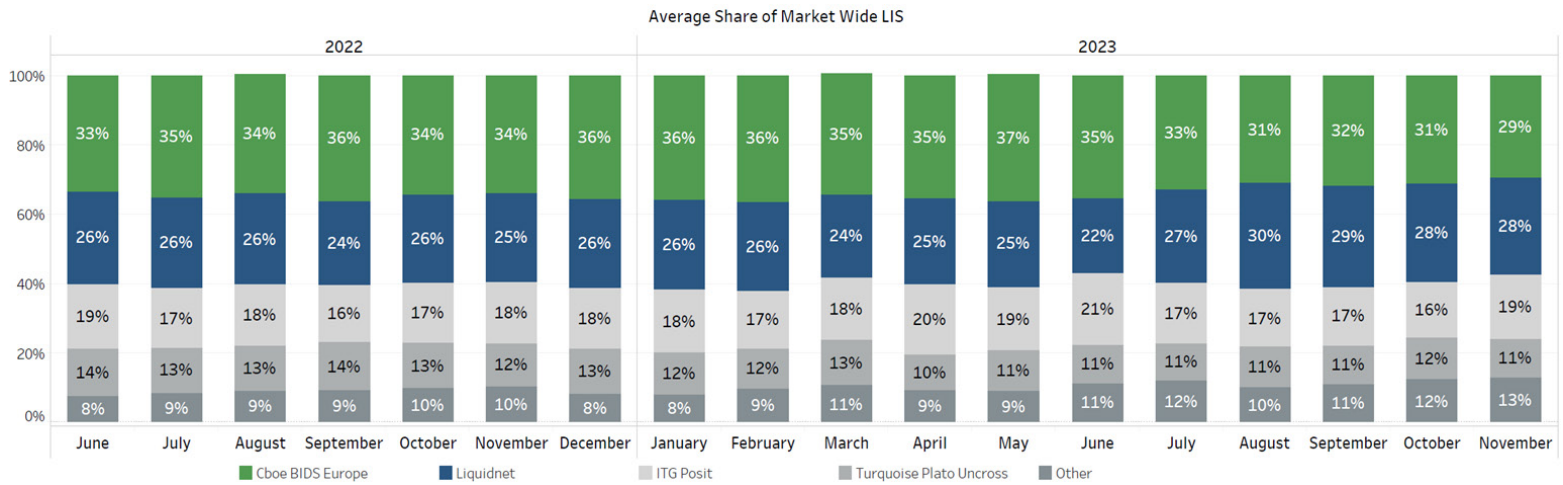

NOVEMBER 2023 TRADING STATISTICS

Total Traded Value	€9,381,882,500
Average Daily Value	€426,449,205
Average Trade Value (buy-side)	€ 1,258,085
Largest Trade	€24,735,333
LIS Market Share	29%

CBOE BIDS EUROPE GROWTH IN VOLUME

- 261 buy-side firms and 28 sell-side firms connected to Cboe BIDS Europe

SHARE OF MARKET WIDE CBOE BIDS EUROPE BY VENUE†

†Source of data: Big XYT, December 1, 2023

WHERE WE TRADE (http://markets.cboe.com/europe/equities/market_statistics/)