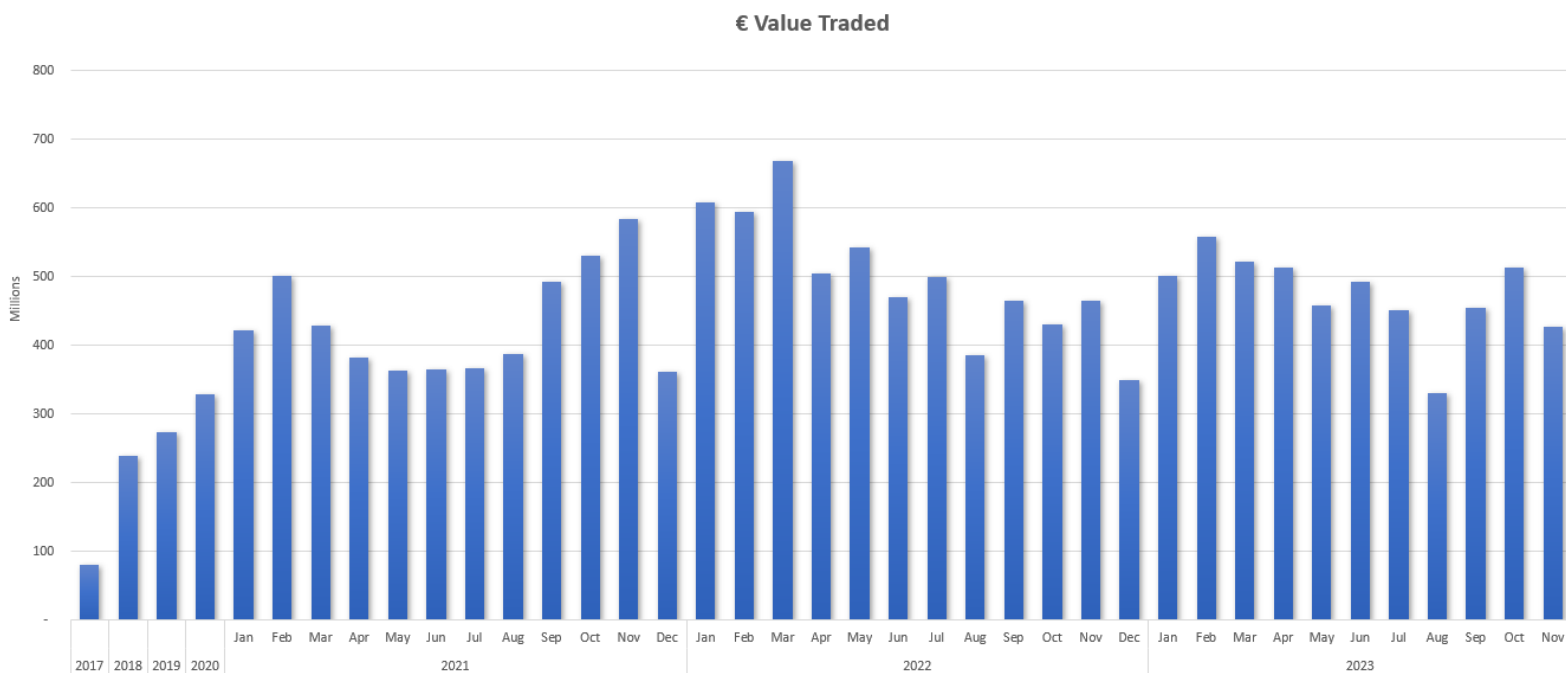

Cboe BIDS Europe*: Powered by BIDS

*Cboe BIDS Europe is operated by Cboe Europe Equities.

BIDS offers connectivity to Cboe BIDS Europe via BIDS Trader.

ONE LIBERTY PLAZA, 23RD FLOOR, NEW YORK, NY 10006
212.618.2060 | 877.566.2437 | BIDSTRADING.COM

NOVEMBER 2023 TRADING STATISTICS

Total Traded Value	€9,381,882,500
Average Daily Value	€426,449,205
Average Trade Value (buy-side)	€ 1,258,085
Largest Trade	€24,735,333
LIS Market Share	29%

CBOE BIDS EUROPE GROWTH IN VOLUME

- 261 buy-side firms and 28 sell-side firms connected to Cboe BIDS Europe