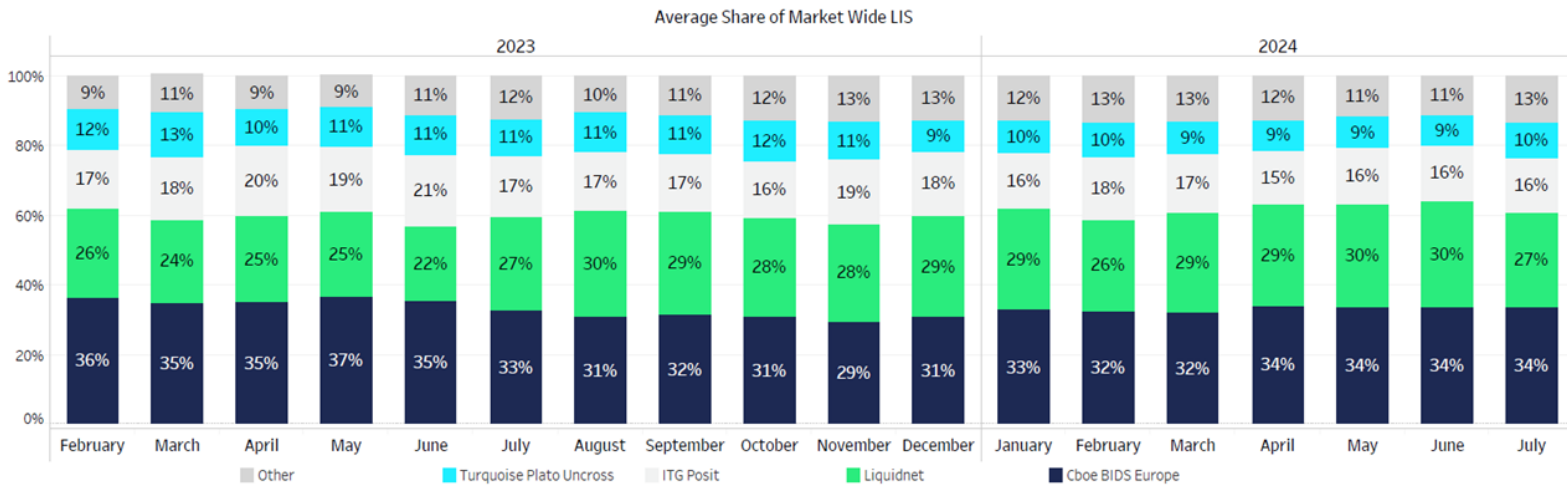

Total Traded Value	€13,894,617,598
Average Daily Value	€604,113,809
Average Trade Value (buy-side)	€1,451,556
Largest Trade	€28,347,165
LIS Market Share	34%

CBOE BIDS EUROPE GROWTH IN VOLUME

- 280 buy-side firms and 24 sell-side firms connected to Cboe BIDS Europe

SHARE OF MARKET WIDE CBOE BIDS EUROPE BY VENUE†

† Source of data: Big XYT, July 31, 2024

WHERE WE TRADE (http://markets.cboe.com/europe/equities/market_statistics/)

Austria, Belgium, Denmark, Finland, France, Germany, Ireland, Italy, Netherlands, Norway, Portugal, Spain, Sweden, Switzerland, & UK